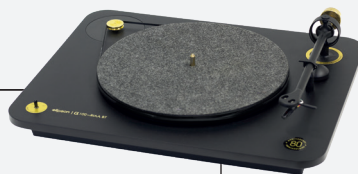

α 100 RIAA BT 80 ANNIVERSARY

Bluetooth preamplified turntable

FABRIQUÉ EN FRANCE
MADE IN FRANCE

Qualcomm
aptX

Bluetooth earphones

Bluetooth portable speaker

HD Bluetooth amplifier

Bluetooth compact speakers

Floorstanding Bluetooth speakers

α 100 RIAA BT 80 ANNIVERSARY

Bluetooth preamplified turntable

The Elipson Alpha 100 RIAA BT has been designed to offer a streamlined, enjoyable user experience. Its large sub-chassis integrates a variety of functions which are showcased by a piece of chrome-plated or brushed metal. Its silhouette, finish, and meticulous construction are a tribute to sophisticated French design. Not one screw is visible, the cover is made-to-measure and the angles are rounded for a more elegant appearance. The high-tech design creates a contrast with the nostalgia conjured up by the object itself, which makes this turntable the neo-vintage reference for the living room.

Each of the Alpha 100 turntable's functions has been optimized. Its tonearm, designed by the brand's engineers, is equipped with a Ortofon OM10 cartridge. The suspended motor entirely eliminates friction, while the extraordinarily precise rotational speed generator enables playback for 33, 45 and 78 rpm records.