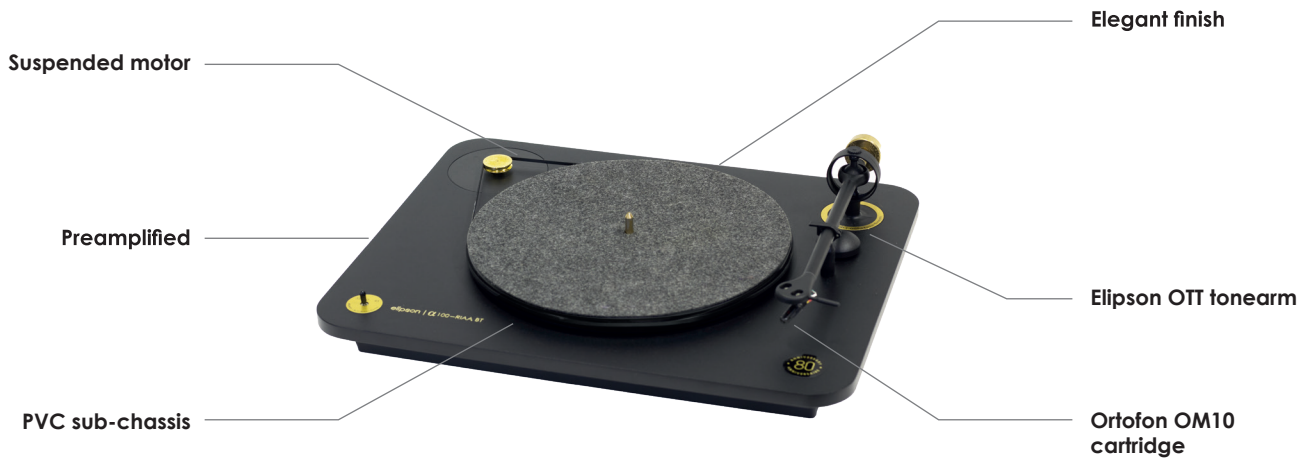

α 100 RIAA BT 80 ANNIVERSARY

Bluetooth preamplified turntable

FABRIQUÉ EN FRANCE
MADE IN FRANCE

Qualcomm
aptX

Bluetooth earphones

Bluetooth portable speaker

HD Bluetooth amplifier

Bluetooth compact speakers

Floorstanding Bluetooth speakers

α 100 RIAA BT 80 ANNIVERSARY

Bluetooth preamplified turntable

The Elipson Alpha 100 RIAA BT has been designed to offer a streamlined, enjoyable user experience. Its large sub-chassis integrates a variety of functions which are showcased by a piece of chrome-plated or brushed metal. Its silhouette, finish, and meticulous construction are a tribute to sophisticated French design. Not one screw is visible, the cover is made-to-measure and the angles are rounded for a more elegant appearance. The high-tech design creates a contrast with the nostalgia conjured up by the object itself, which makes this turntable the neo-vintage reference for the living room.

Faithful to its principles, Elipson aims to endow this mythical object with new functions. After having found that the majority of people buying LPs were under 30, the brand built a turntable which can be easily connected to all the Bluetooth speakers on the market. The carefully selected, state-of-the-art electronics offer a number of possibilities:

Each of the Alpha 100 turntable's functions has been optimized. Its tonearm, designed by the brand's engineers, is equipped with a Ortofon OM10 cartridge. The suspended motor entirely eliminates friction, while the extraordinarily precise rotational speed generator enables playback for 33, 45 and 78 rpm records.